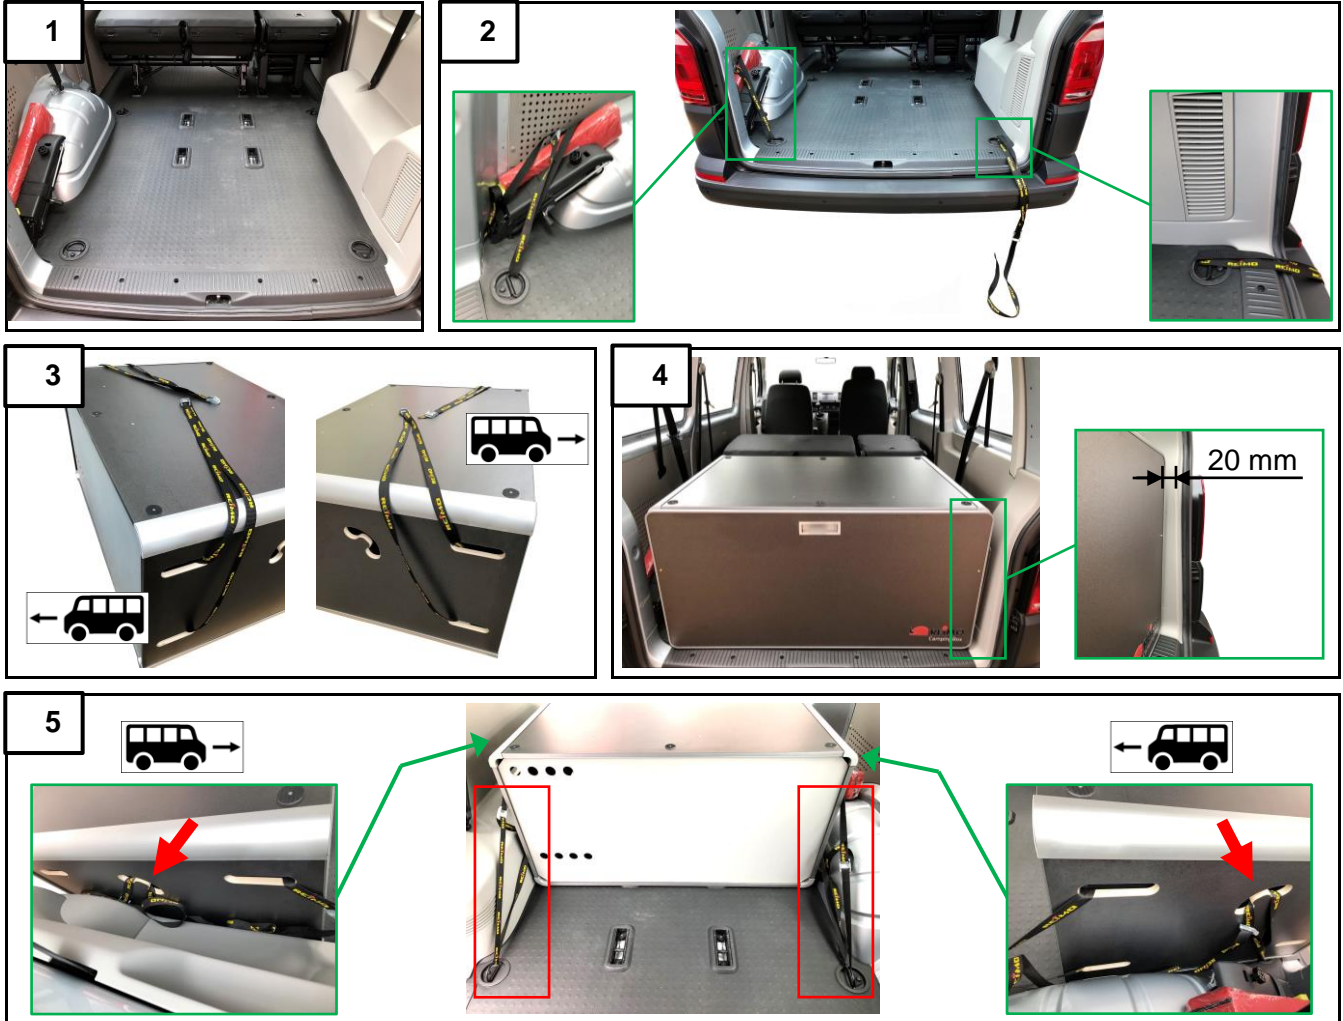

13250, 13251 Instructions CampingBox L + Bed Exemplary VW T6 Transporter

1 Installation 13250

2 Installation 13251